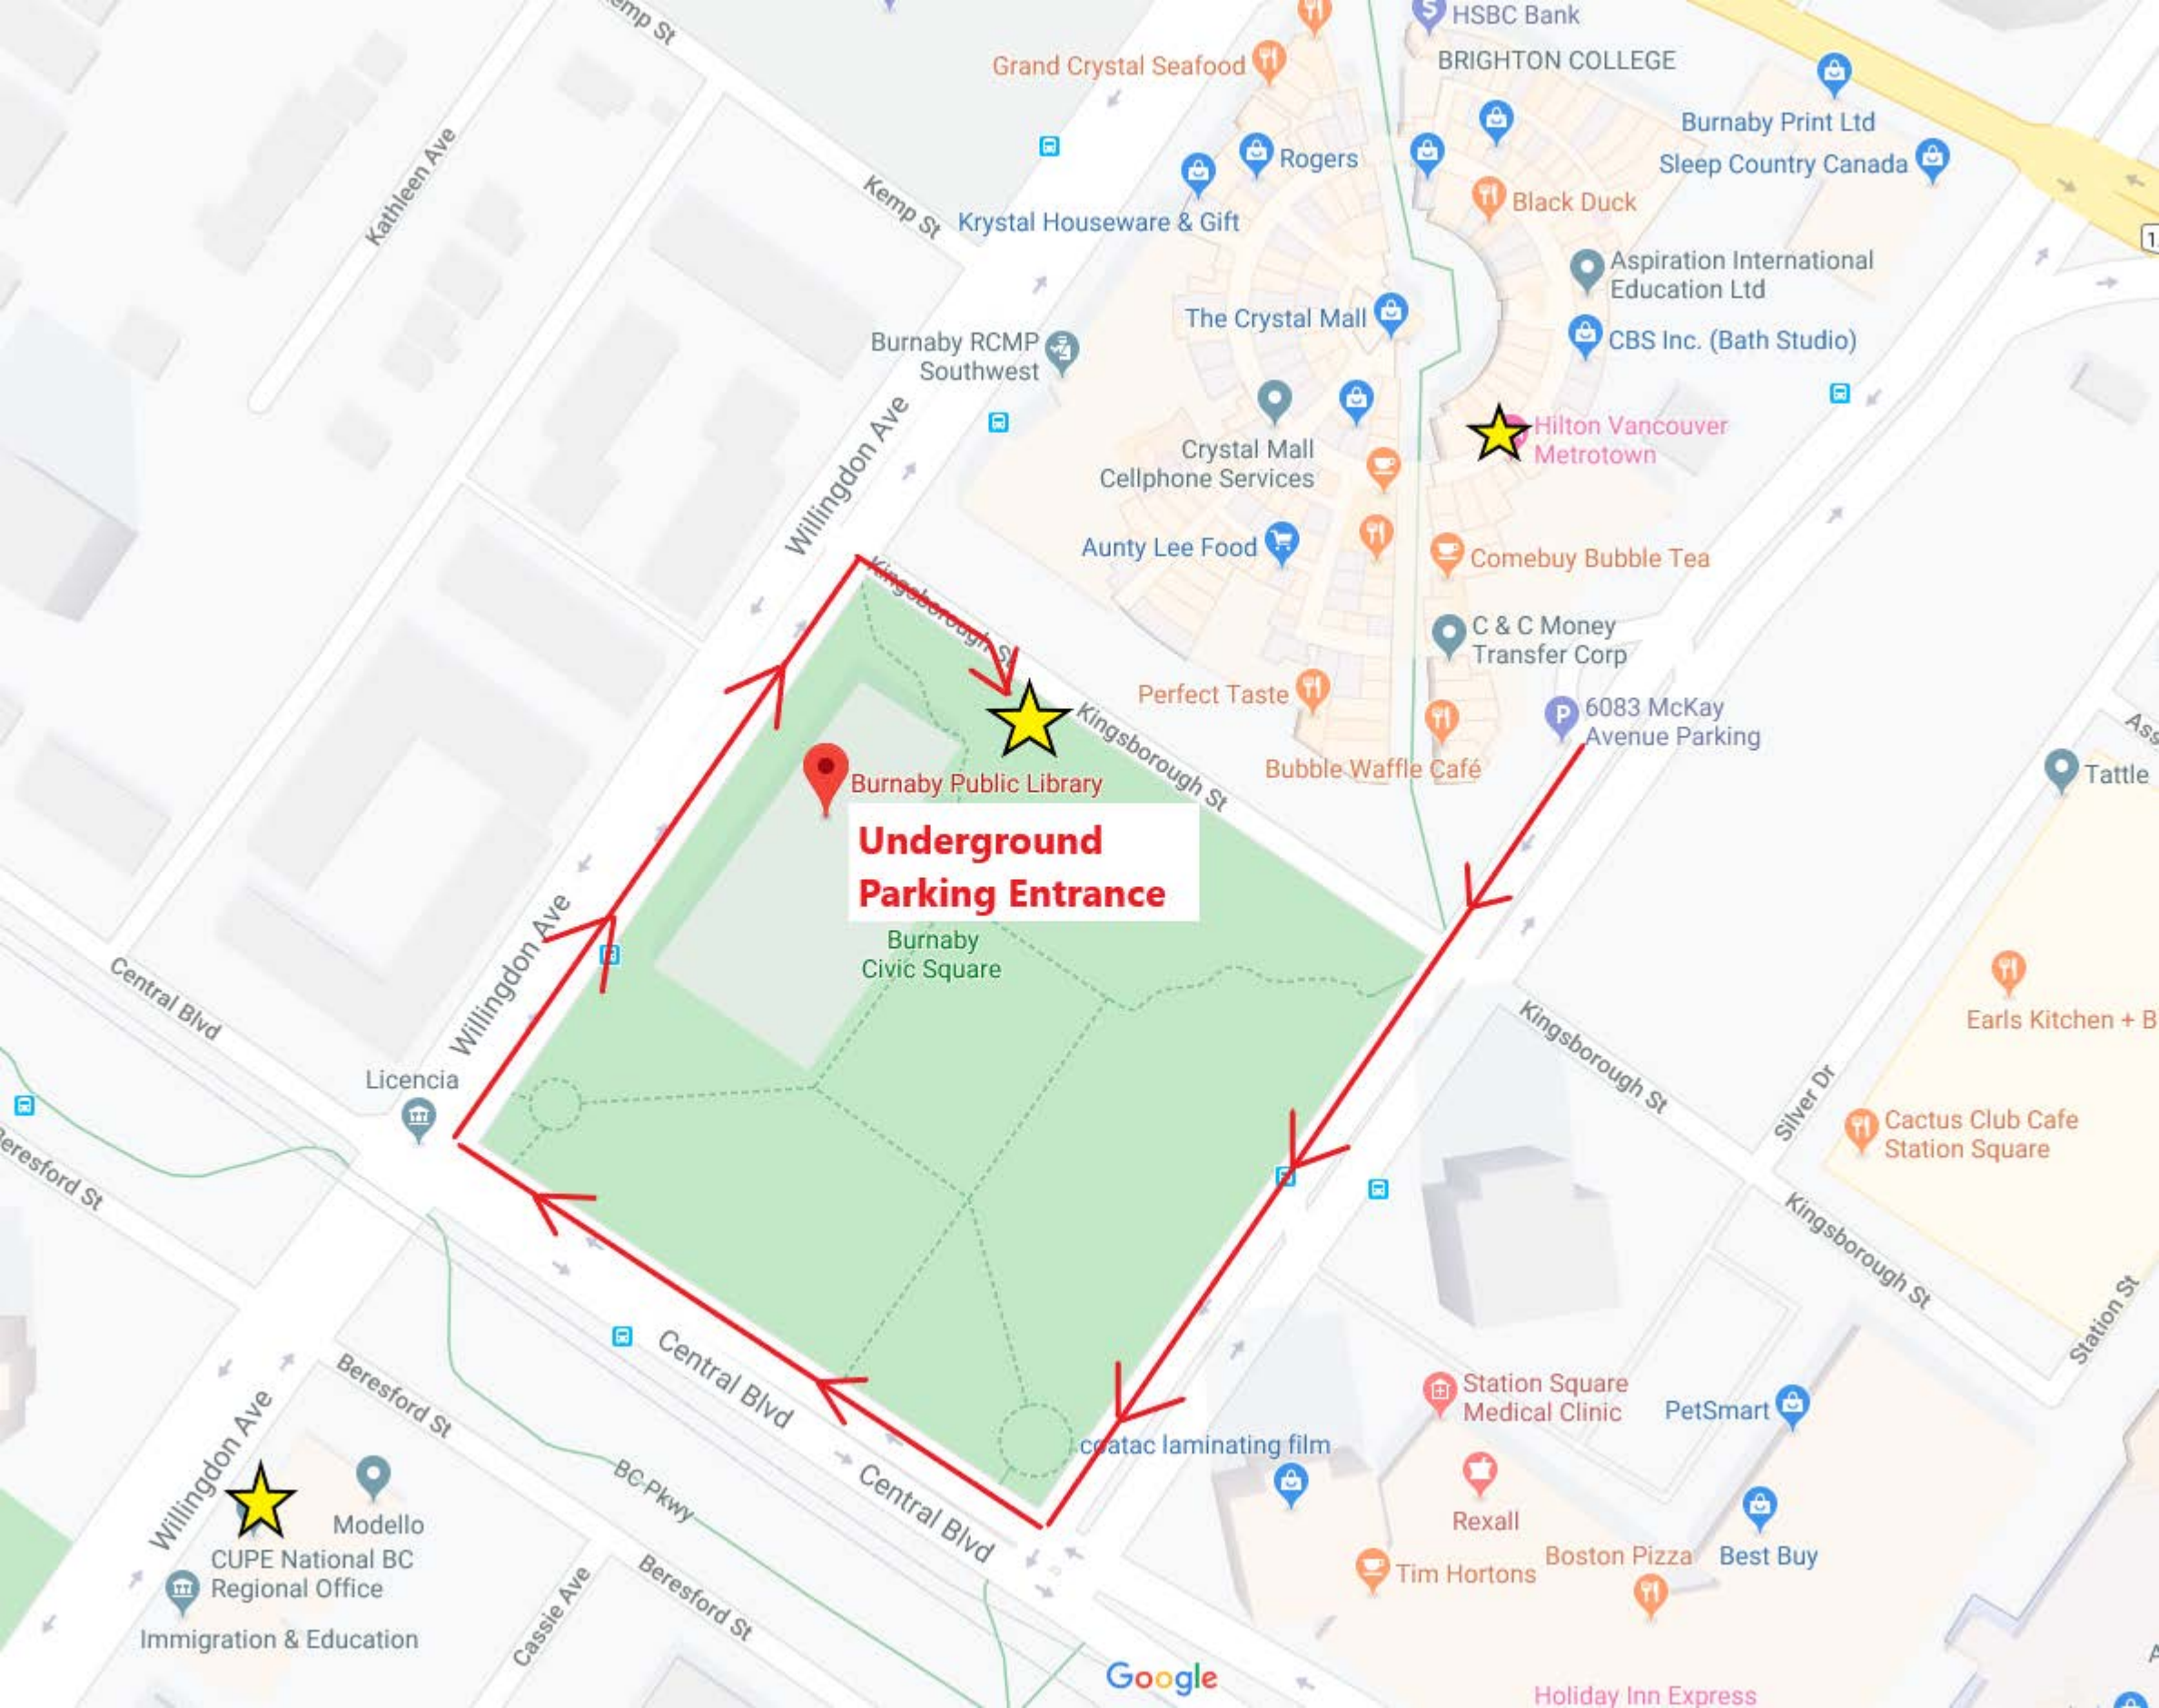

CUPE's new BC Regional and Division offices are located at 6222 Willingdon Avenue in Burnaby.

This map highlights some of the nearby parking options for visitors. We encourage visitors to consider taking public transportation as our new office has easy access to major transit routes. The nearest skytrain stations are the Patterson and Metrotown stations, and there is also a bus loop at Metrotown.

Burnaby Public Parking (3 Free Hours)

Paid Parking Lot

Free street parking with no time limit

Free street parking with 2 hour time limit

Metered street parking with time limit (typically 2 hours)

**Underground
Parking Entrance**

CUPE National BC
Regional Office

Immigration & Education

Google

Holiday Inn Express

BPL P2 Level Parking Stalls

10 CUPE Reserved Stalls are located in the southwest corner of the P2 Underground parking lot.

Look for CUPE reserved parking signage as you descend the ramp.

Public stalls are marked below with a P.

	P	P	P	P	P	P	P	P	P	P	P	P	P	P		
P															P	
P															P	
P			STAIRWELL				P	P			P	P			P	
P							P	P			P	P				P
P							P	P			P	P				P
P							P	P			P	P				P
P							P	P			P	P				P
P			P	P			P	P			P	P			P	
P			P	P			P	P			P	P			P	
P			P	P			P	P			P	P			P	
P			P	P			P	P			P	P			P	
P			P	P			P	P			P	P			P	
P			P	P			P	P			P	P			P	
P			P	P			P	P			P	P			P	
P			P	P			P	P			P	P			P	
Reserved CUPE BC 1			P	P			P	P			RAMP       				P	
Reserved CUPE BC 2			P	P			P	P								P
Reserved CUPE BC 3			P	P			P	P								P
Reserved CUPE BC 4			P	P			P	P								P
Reserved CUPE BC 5			P	P			P	P								P
Reserved CUPE BC 6			P	P			P	P								P
Reserved CUPE BC 7			P	P			P	P								P
Reserved CUPE BC 8			P	P			P	P								P
Reserved CUPE BC 9																P
Reserved CUPE BC 10																P
														P		
		P	P	P	P	P	P	P	P	P	P	P	P	P	P	